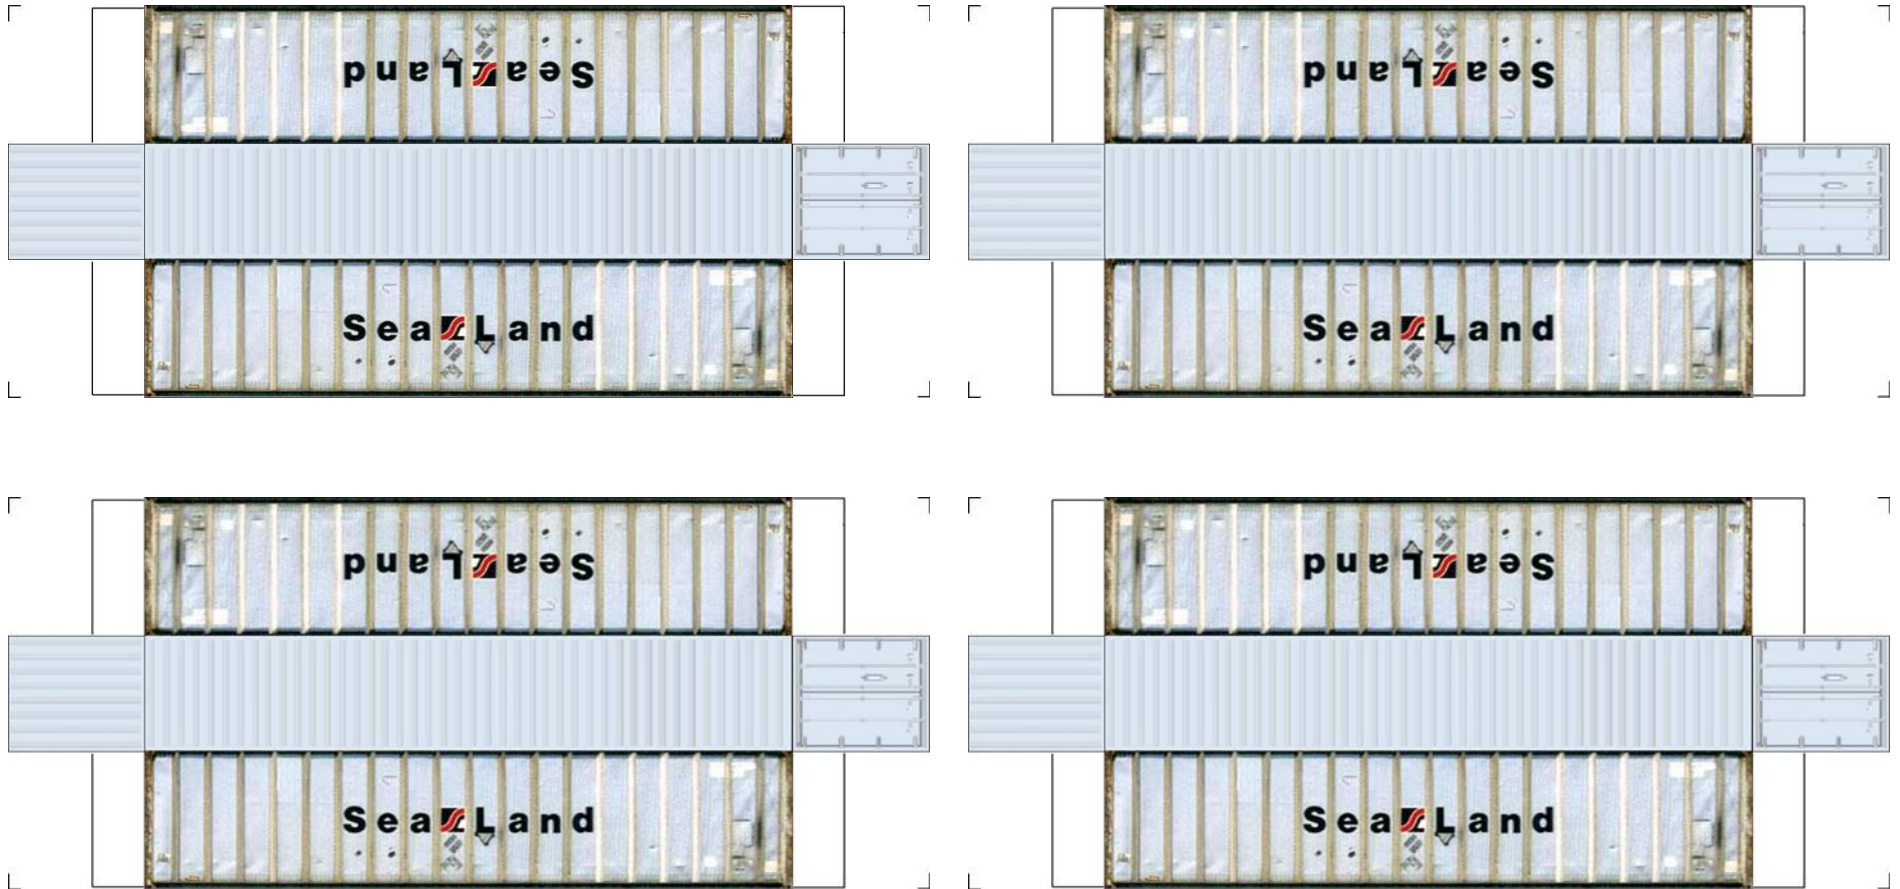

BUILD YOUR OWN (N SCALE) 45ft HIGH CUBE CONTAINERS

[Click to watch instructional video](#)

BUILD YOUR OWN (45ft HIGH CUBE CONTAINERS) N SCALE

Drawn By
www.krafttrains.com